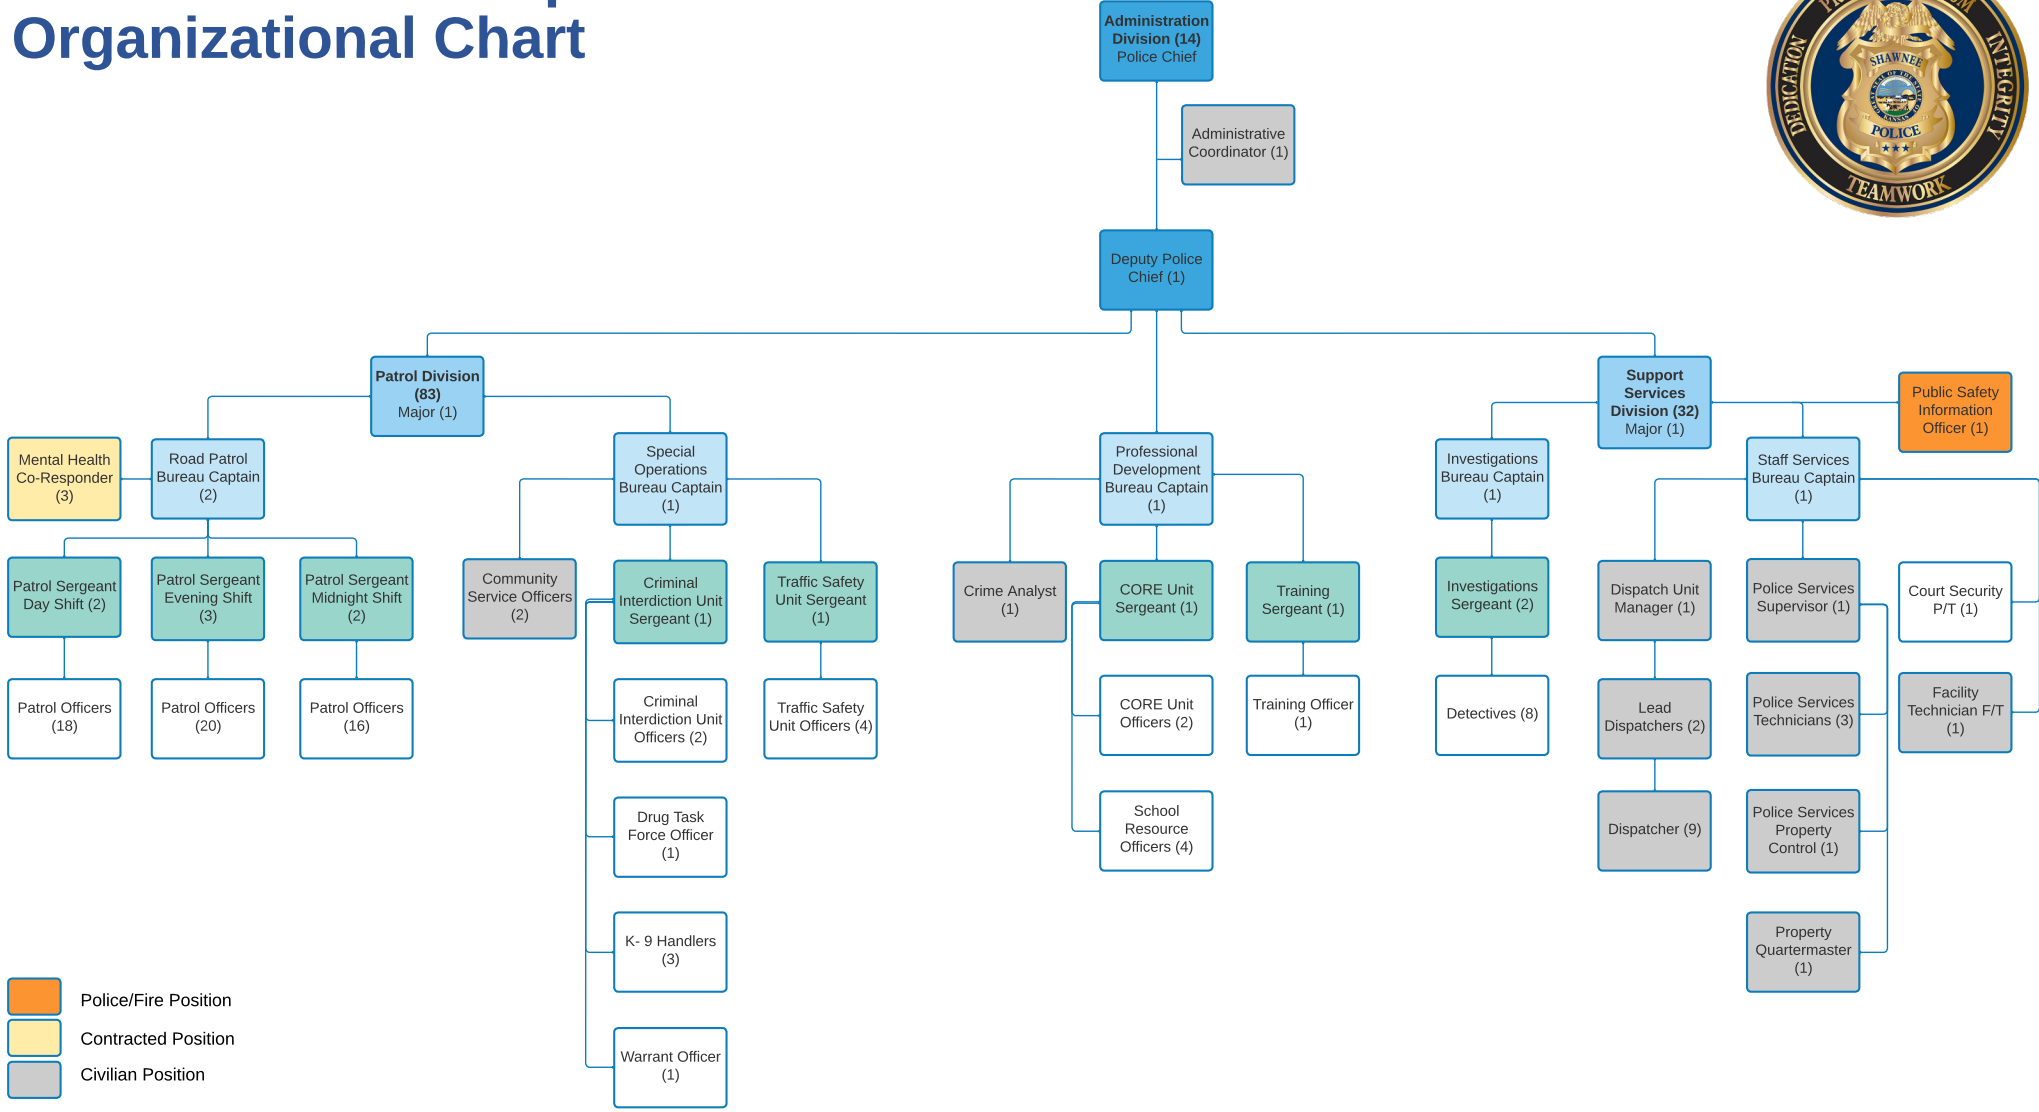

Shawnee Police Department Organizational Chart

- Police/Fire Position
- Contracted Position
- Civilian Position

Department Structure

The Police Department is an internal department that reports to the City Manager. It is made up of three divisions: Administration, Patrol, and Support Services.